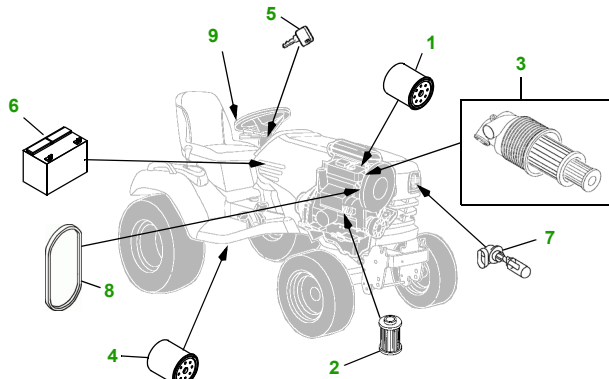

MAINTENANCE REMINDER SHEET

X749 with 54C Deck

Ultimate Tractor

Tractor S/N

54" Convertible Deck

Deck S/N

Key	Part No.	Description
1	M806418	OIL FILTER
2	M801101	FUEL FILTER
3	M113621	AIR FILTER - OUTER
	M123378	AIR FILTER - INNER
4	AM131054	TRANSMISSION FILTER
5	AM131841	KEY - PADDED
6	TY25876	BATTERY
7	R136239	HEADLIGHT BULB

Key	Part No.	Description
8	M805441	FAN BELT
9	AM123508	FUEL CAP
10	M143520	BLADE - STD
	M145516	BLADE - MULCHING
11	M141627	BELT
12	AM125172	KIT - GAGE WHEEL
13	M113955	FRONT ROLLER

Service Recommendations

"As Needed" Parts

Qty	Part No	Item
1	AM130907	Mower Deck Leveling Gauge
1	TY26183	Grease Gun

FOR ON-LINE PARTS ASSISTANCE:

www.JDParts.Deere.com

- VIEW [John Deere Parts Catalog](#) to look-up part numbers
- ORDER parts on-line from your [John Deere Dealer](#)
- SEARCH for parts for [YOUR specific model](#)
- SEARCH for parts by [Partial Part Number](#)