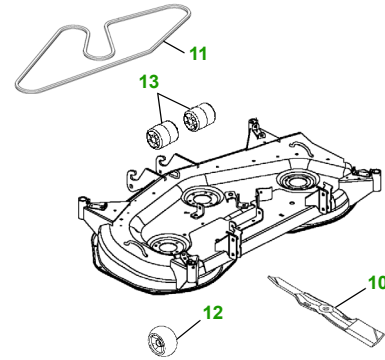

MAINTENANCE REMINDER SHEET

X749 with 54C Deck

Ultimate Tractor

Tractor S/N

54" Convertible Deck

Deck S/N

Key	Part No.	Description
1	M806418	OIL FILTER
2	M801101	FUEL FILTER
3	M113621	AIR FILTER - OUTER
	M123378	AIR FILTER - INNER
4	AM131054	TRANSMISSION FILTER
5	AM131841	KEY - PADDED
6	TY25876	BATTERY
7	R136239	HEADLIGHT BULB

Key	Part No.	Description
8	M805441	FAN BELT
9	AM123508	FUEL CAP
10	M143520	BLADE - STD
	M145516	BLADE - MULCHING
11	M141627	BELT
12	AM125172	KIT - GAGE WHEEL
13	M113955	FRONT ROLLER

Service Recommendations

"As Needed" Parts

Qty	Part No	Item
1	AM130907	Mower Deck Leveling Gauge
1	TY26183	Grease Gun

FOR ON-LINE PARTS ASSISTANCE:

www.JDParts.Deere.com

- VIEW [John Deere Parts Catalog](#) to look-up part numbers
- ORDER parts on-line from your [John Deere Dealer](#)
- SEARCH for parts for [YOUR specific model](#)
- SEARCH for parts by [Partial Part Number](#)