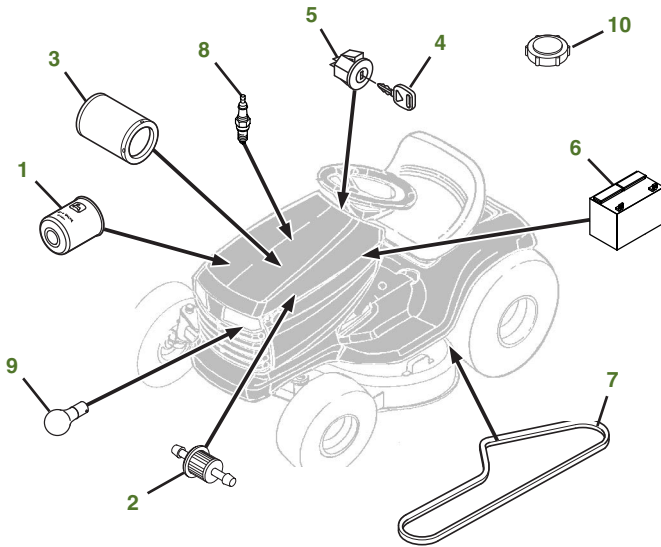

MAINTENANCE REMINDER SHEET

D125 with 42" Deck

Tractor S/N

Deck S/N

Key	Part No.	Description	Key	Part No.	Description
1	AM125424	ENGINE OIL FILTER	9	AD2062R	HEADLIGHT BULB
2	AM116304	FUEL FILTER-IN-LINE	10	GX23465	FUEL CAP
3	MIU14395	AIR FILTER	11	GX20072	BELT-MOWER
4	GY20680	KEY	12	GX10168	GAGE WHEEL
5	GY20074	IGNITION SWITCH	13	GX22151	3N1 BLADE 42"
6	TY25878	BATTERY		GY20850	KIT-BLADE 42"
7	GX20006	BELT-TRACTION DRIVE		AM141033	KIT-MULCHING 42"
8	M78543	SPARK PLUG (USA)		AM141034	KIT-BAGGING 42"
				GY00115	KIT-MULCH COVER

Parts Needed in First 250 Hours of Operation

Qty	Part No	Item	Qty or Capacity	Change Interval In Hours
10	TY22029	Engine Oil Turf-Gard™ 10W30	1.9 L (2 qt)	50/100/150/200/250
5	AM125424	Engine Oil Filter	1	50/100/150/200/250
5	MIU14395	Air Filter	1	50/100/150/200/250
5	AM116304	Fuel Filter	1	50/100/150/200/250
10	M78543	Spark Plug (USA)	2	50/100/150/200/250
2	TY24416	JD Multi Purpose HD Lithium Complex Grease		As Needed

"As Needed" Parts

Qty	Part No	Item
1	AM130907	Mower Deck Leveling Gauge
1	TY26518	Grease Gun

Home Maintenance Kit

Unit	Kit Number
D125	LG275

CLICK PART NUMBER TO BUY