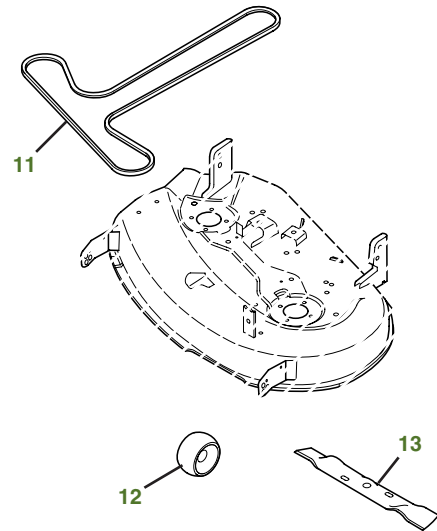

MAINTENANCE REMINDER SHEET

D125 with 42" Deck

Tractor S/N

Deck S/N

Key	Part No.	Description	Key	Part No.	Description
1	AM125424	ENGINE OIL FILTER	9	AD2062R	HEADLIGHT BULB
2	AM116304	FUEL FILTER-IN-LINE	10	GX23465	FUEL CAP
3	MIU14395	AIR FILTER	11	GX20072	BELT-MOWER
4	GY20680	KEY	12	GX10168	GAGE WHEEL
5	GY20074	IGNITION SWITCH	13	GX22151	3N1 BLADE 42"
6	TY25878	BATTERY		GY20850	KIT-BLADE 42"
7	GX20006	BELT-TRACTION DRIVE		AM141033	KIT-MULCHING 42"
8	M78543	SPARK PLUG (USA)		AM141034	KIT-BAGGING 42"
				GY00115	KIT-MULCH COVER

Parts Needed in First 250 Hours of Operation

Qty	Part No	Item	Qty or Capacity	Change Interval In Hours
10	TY22029	Engine Oil Turf-Gard™ 10W30	1.9 L (2 qt)	50/100/150/200/250
5	AM125424	Engine Oil Filter	1	50/100/150/200/250
5	MIU14395	Air Filter	1	50/100/150/200/250
5	AM116304	Fuel Filter	1	50/100/150/200/250
10	M78543	Spark Plug (USA)	2	50/100/150/200/250
2	TY24416	JD Multi Purpose HD Lithium Complex Grease		As Needed

"As Needed" Parts

Qty	Part No	Item
1	AM130907	Mower Deck Leveling Gauge
1	TY26518	Grease Gun

Home Maintenance Kit

Unit	Kit Number
D125	LG275

CLICK PART NUMBER TO BUY