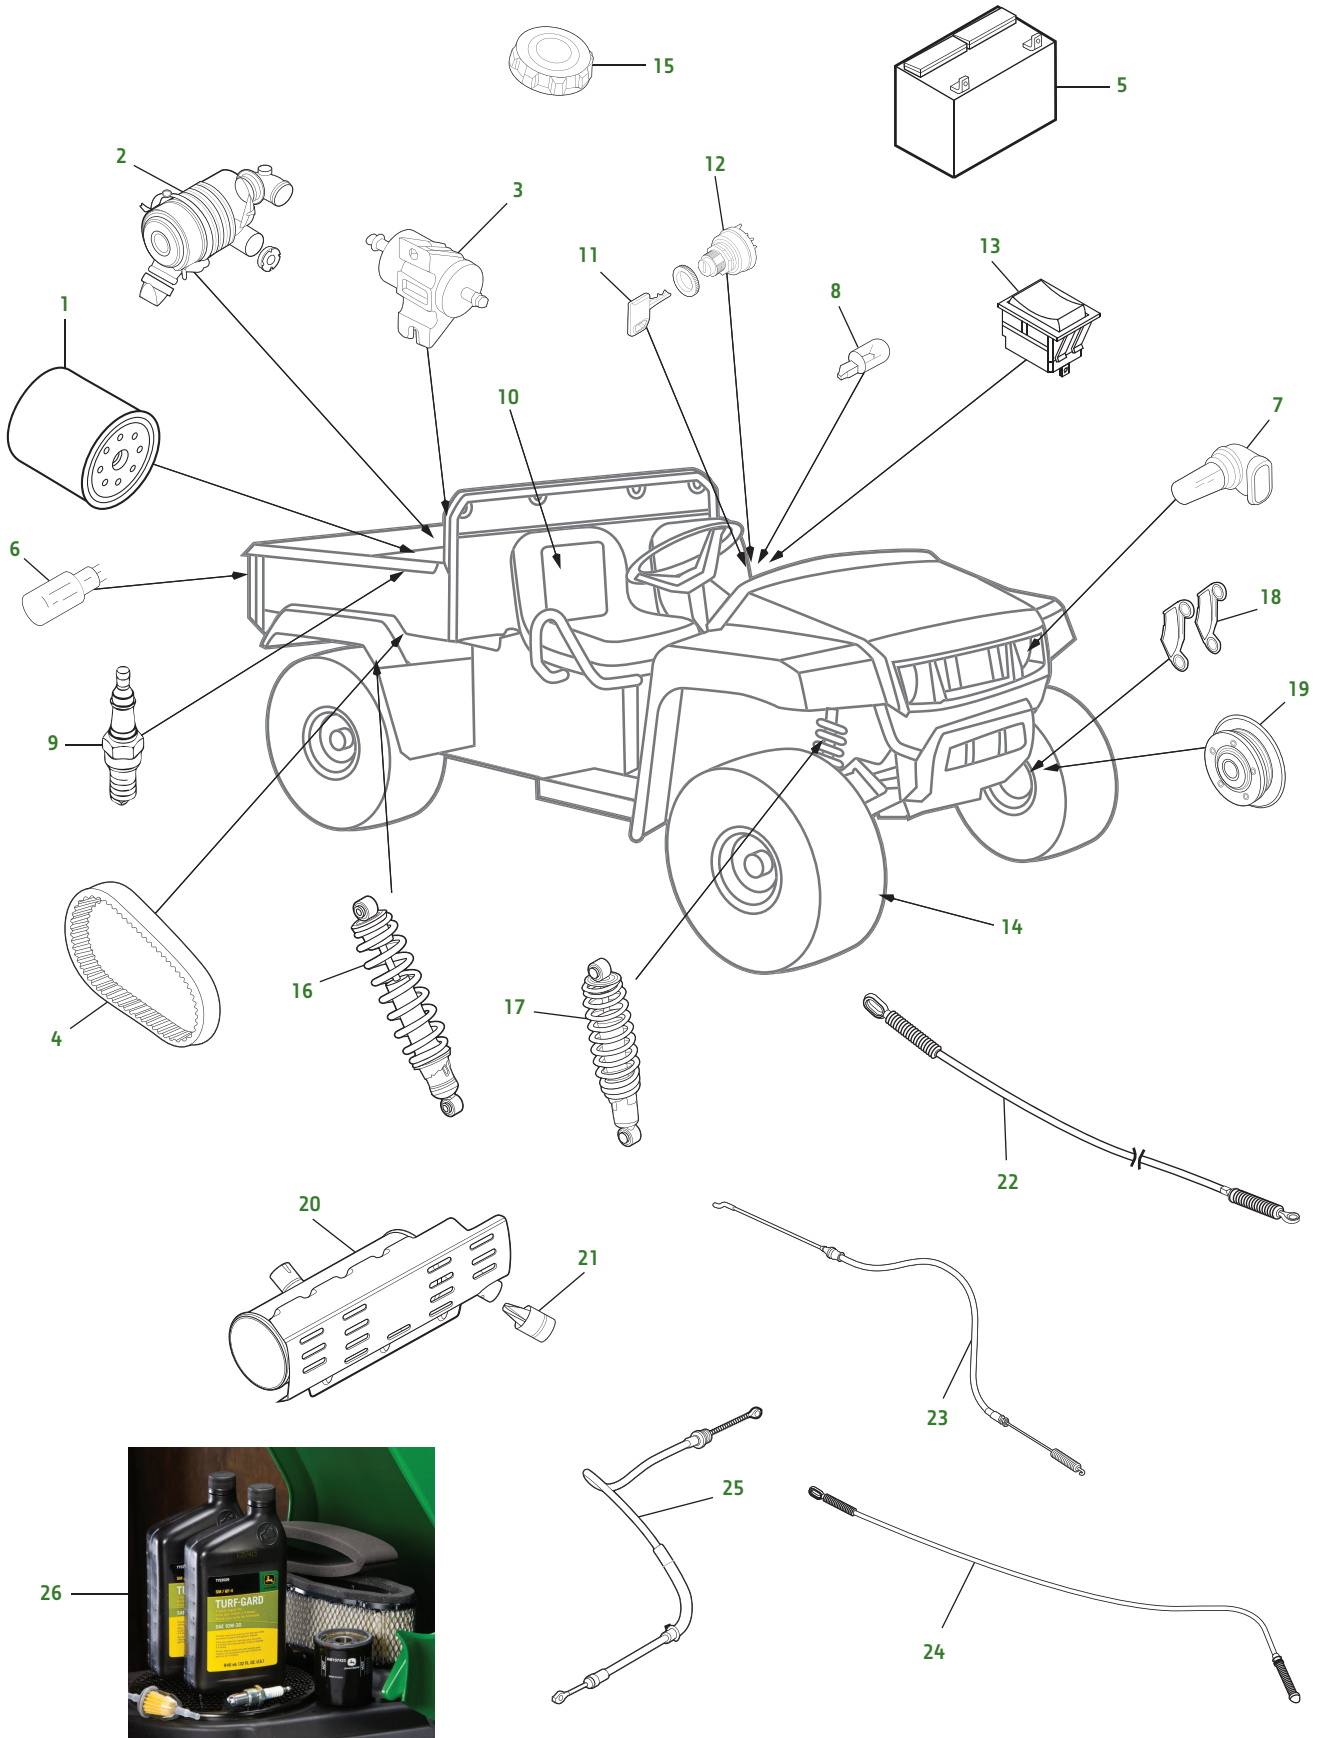

Gator 625i XUV 4X4 (Camo, Green & Yellow, Olive & Black)

Gator 625i XUV 4X4 (Camo, Green & Yellow, Olive & Black)

Key	Part No.	Description	Key	Part No.	Description
1	AM107423	OIL FILTER	15	VGA10167	FILLER CAP
2	M113621	AIR FILTER ELEMENT	16	AM137814	SHOCK - REAR (S/N - 030000)
3	AM117584	FUEL FILTER - IN LINE		AM142425	SHOCK - REAR (S/N 030001 -)
4	M158267	BELT - DRIVE	17	AM137815	SHOCK - FRONT (S/N - 030000)
	VG11784	BELT - FAN		AM142426	SHOCK - FRONT (S/N 030001 -)
5	TY25221	BATTERY	18	AM140607	BRAKE KIT - FRONT - INCLUDES 4 PADS
6	R133301	BULB - SINGLE FILAMENT		AM141182	BRAKE KIT - REAR - INCLUDES 4 PADS
	R133302	BULB - DUAL FILAMENT	19	AM142949	ROTOR
	57M10180	BULB - AMBER	20	AM141608	MUFFLER
7	R136239	BULB - HEADLIGHT		M139817	GASKET
8	AR62407	BULB - INSTRUMENT PANEL	21	AM108146	SPARK ARRESTOR KIT
9	M138938	SPARK PLUG	22	AM141789	CABLE - THROTTLE
10	AM138194	SEAT - YELLOW	23	AM141669	CABLE - DIFFERENTIAL LOCK
	AM138195	SEAT - BLACK	24	AM141668	CABLE - DIFFERENTIAL INTERLOCK
11	TCA24616	KEY	25	AM144020	CABLE - PARK BRAKE (S/N -080000)
12	TCA22740	IGNITION SWITCH		AM144325	CABLE - PARK BRAKE (S/N 080001-)
13	AM117324	ROCKER SWITCH - HEADLIGHT	26	LG261	HOME MAINTENANCE KIT
14	M177842	TIRE - FRONT — 26 X 9-12 in			
	M177843	TIRE - REAR — 26 X 11-12 in			
	M177846	TIRE - FRONT - ALL PURPOSE — 25 X 9 -12 in			
	M177847	TIRE - REAR - ALL PURPOSE — 25 X 11-12 in			
	M177844	TIRE - FRONT — 27 X 9 -14 in			
	M177845	TIRE - REAR — 27 X 11-14 in			

Parts Needed in First 250 Hours of Operation

Qty	Part No.	Item	Capacity	Interval In Hours
3	AM107423	Engine Oil Filter		8/100/200
5	TY22029	John Deere TURF-GARD™ 10W30 Engine Oil	1.3 L (1.37 qt)	8/100/200
1	M113621	Air Filter		200
1	AM117584	Fuel Filter		200
2	M138938	Spark Plug		200
3	TY24416	Multi-Purpose HD Lithium Complex Grease		As Needed