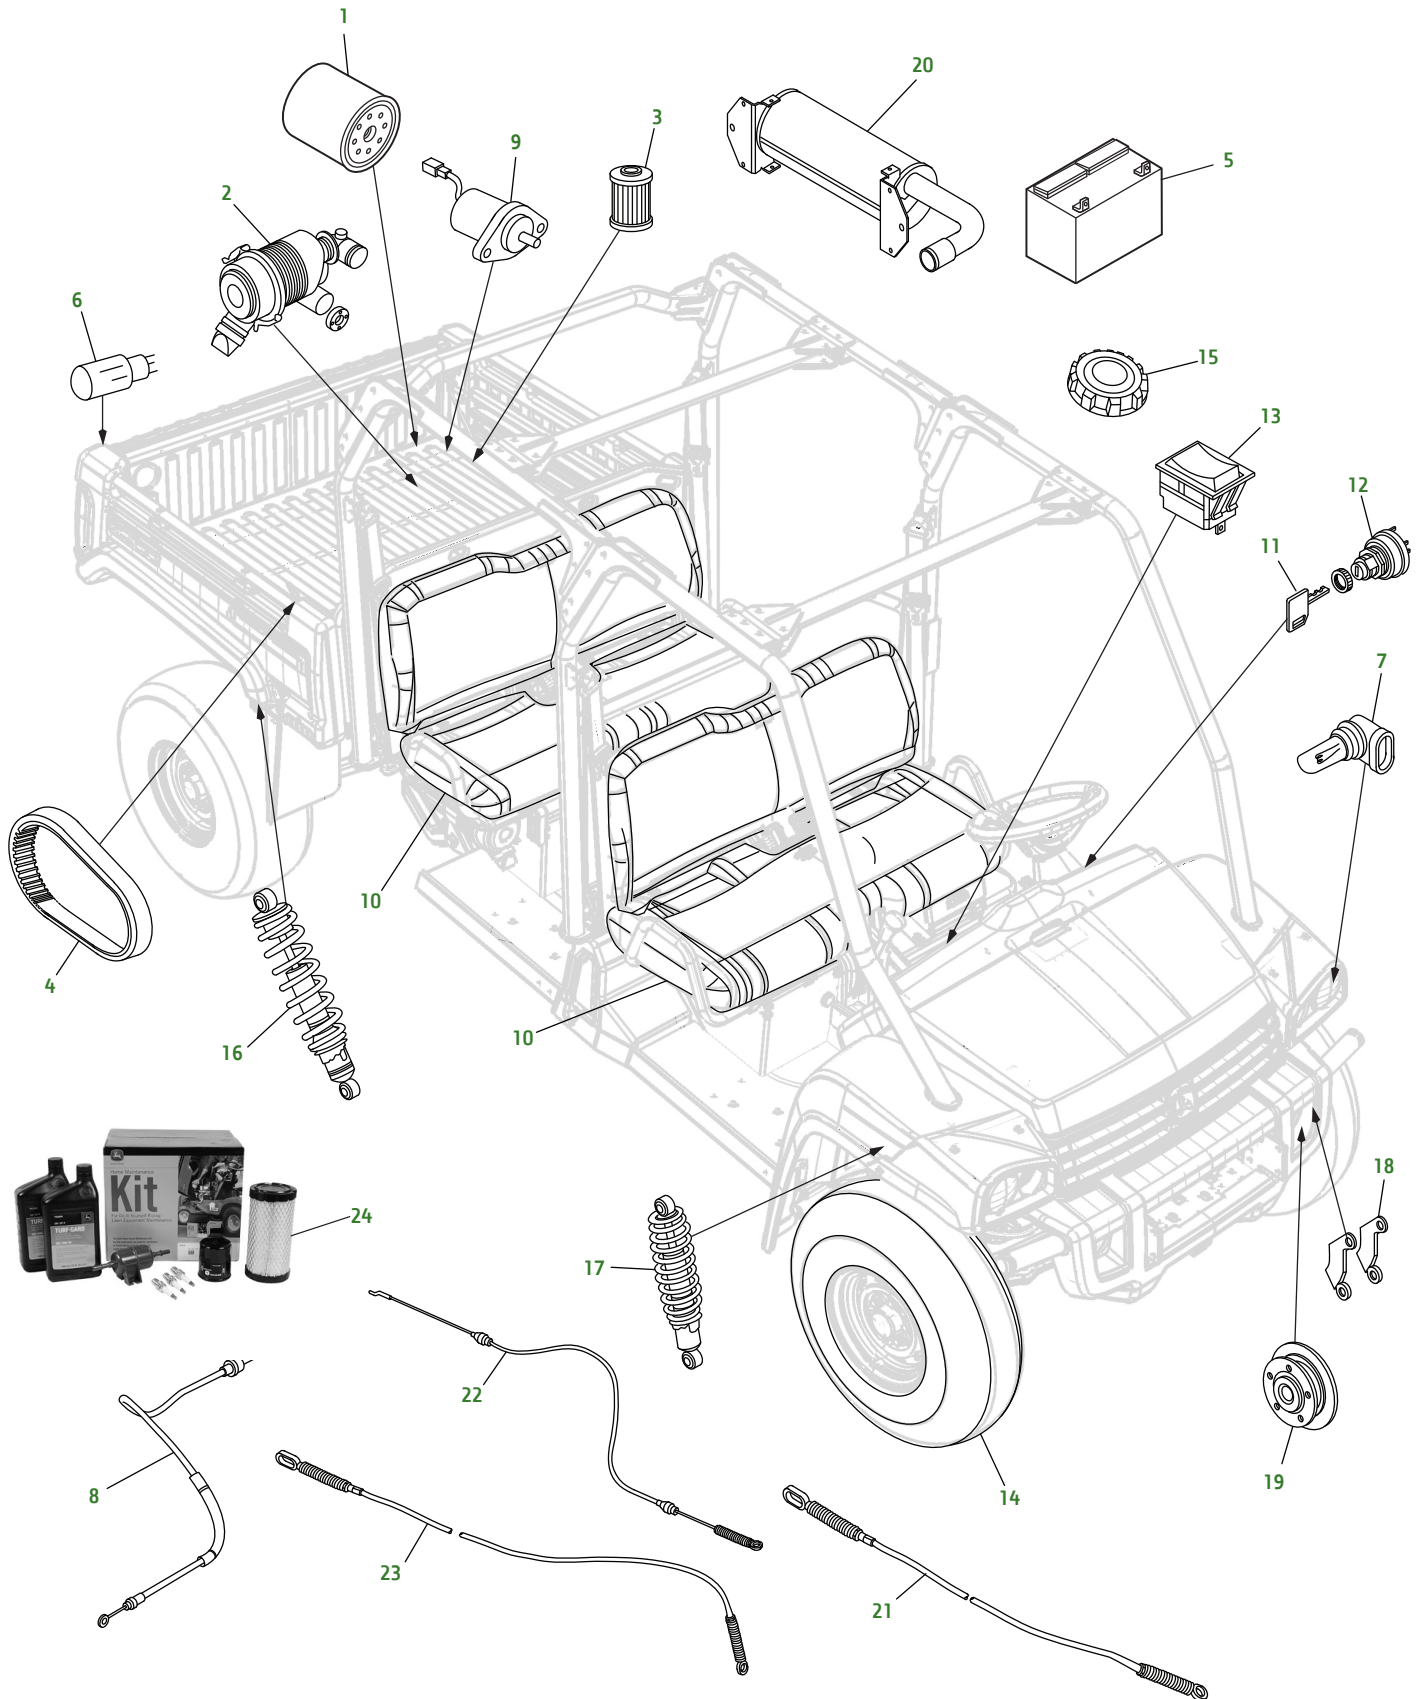

Gator 855D S4 XUV 4X4 (Camo, Green & Yellow, Olive & Black)

Utility Vehicles

Gator 855D S4 XUV 4X4 (Camo, Green & Yellow, Olive & Black)

Key	Part No.	Description	Key	Part No.	Description
1	M806418	OIL FILTER	10	AM142362	SEAT - REAR BACK - YELLOW
2	M113621	AIR FILTER ELEMENT - PRIMARY		AM142364	SEAT - REAR BACK - BLACK
	M123378	AIR FILTER ELEMENT - SECONDARY		AM142363	SEAT - REAR BOTTOM - YELLOW
3	M801101	FUEL FILTER ELEMENT		AM142365	SEAT - REAR BOTTOM - BLACK
4	M174096	BELT - DRIVE	11	TCA24616	KEY
	MIU800679	BELT - FAN	12	TCA22740	IGNITION SWITCH
5	TY25881	BATTERY	13	VGA10925	ROCKER SWITCH - HEADLIGHT
6	R133302	BULB - DUAL FILAMENT	14	M177846	TIRE - FRONT - ALL PURPOSE — 25 X 9-12 in
	R133301	BULB - SINGLE FILAMENT		M177847	TIRE - REAR - ALL PURPOSE — 25 X 11-12 in
	57M10180	BULB - FRONT AMBER	15	AM146278	FILLER CAP
7	AXE16948	BULB - HEADLIGHT (S/N - 080000)	16	AM142276	SHOCK - REAR
	AM144882	BULB - HEADLIGHT (S/N - 080001-)	17	AM142426	SHOCK - FRONT
8	AM144021	CABLE - PARK BRAKE (S/N -060000)	18	AM140607	BRAKE KIT - FRONT - INCLUDES 4 PADS
	AM144526	CABLE - PARK BRAKE (S/N 060001-)		AM141182	BRAKE KIT - REAR - INCLUDES 4 PADS
9	M806808	FUEL SHUTOFF SOLENOID	19	AM142949	ROTOR
10	AM138194	SEAT - YELLOW — 21"	20	AM140802	MUFFLER
	AM138195	SEAT - BLACK — 21"		M811809	GASKET
	AM144196	SEAT - HIGH BACK SPORT -BLACK	21	AM142115	CABLE - THROTTLE
	AM140623	SEAT - FRONT BENCH - YELLOW	22	AM142114	CABLE - DIFFERENTIAL LOCK
	AM140945	SEAT - FRONT BENCH - BLACK	23	AM142113	CABLE - DIFFERENTIAL INTERLOCK
	AM140624	SEAT - FRONT BOTTOM - YELLOW	24	LG260	HOME MAINTENANCE KITS
	AM140946	SEAT - FRONT BOTTOM - BLACK			

Parts Needed in First 250 Hours of Operation

Qty	Part No.	Item	Capacity	Interval In Hours
2	M806418	Engine Oil Filter		50/200
4	TY26674	John Deere PLUS-50™ 15W - 40 Engine oil	1.7 L (1.8 qt)	50/200
3	TY24416	Multi-Purpose HD Lithium Complex Grease		As Needed
1	MIA884997	Fuel Filter		200