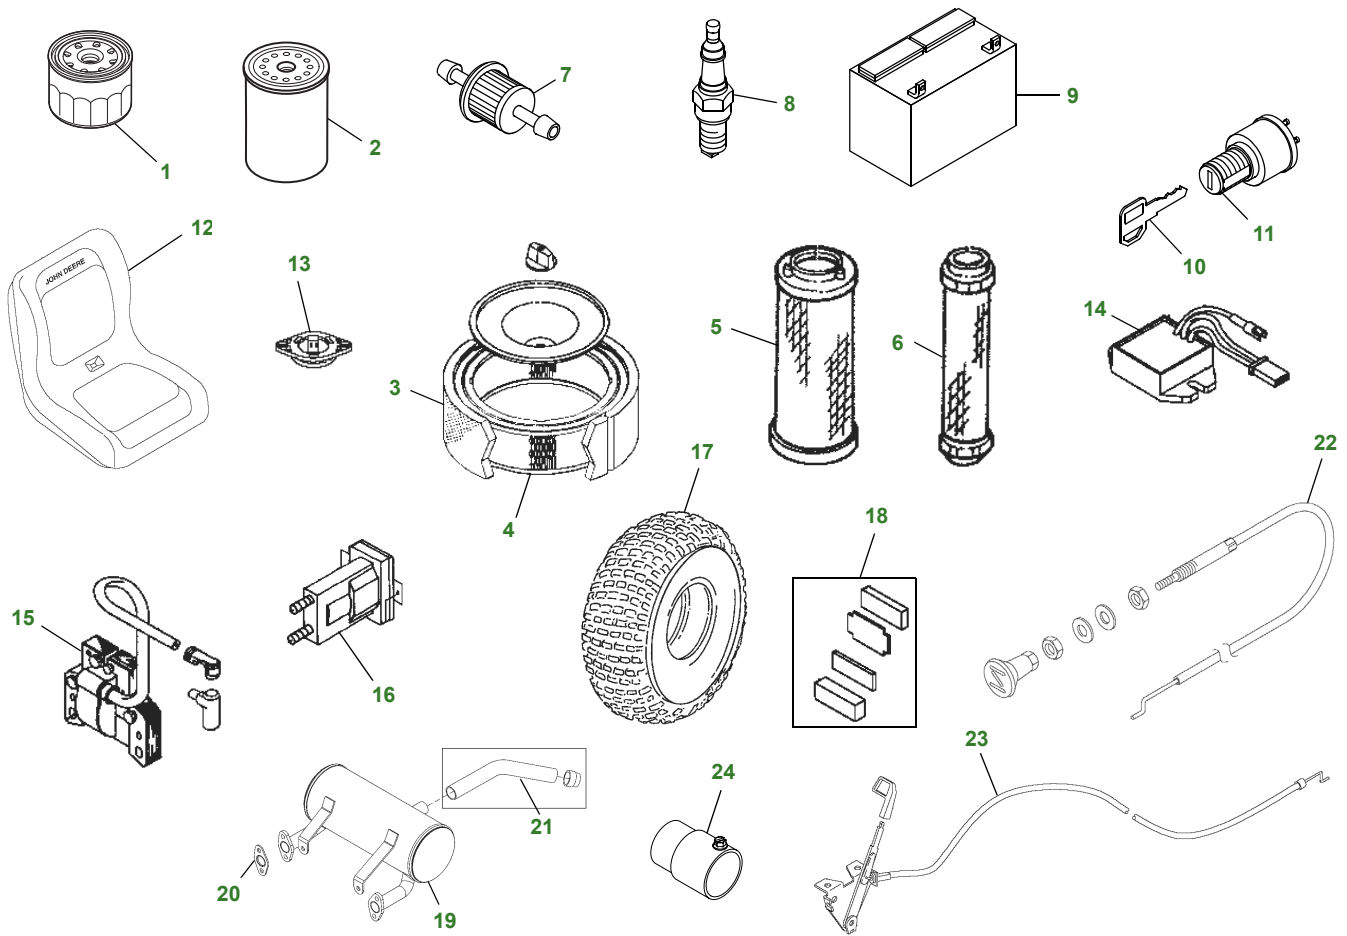

1200 Hydro Rake

Key	Part No.	Description	Key	Part No.	Description
1	AM125424	ENGINE OIL FILTER	14	MIU14388	REGULATOR (S/N -040000)
2	AT38431	HYDRAULIC OIL FILTER		TCA20416	REGULATOR (S/N 040001 - 100500)
3	LG272490S	AIR FILTER - FOAM		UC16779	REGULATOR (S/N 100501 -)
4	LG394018JD	AIR FILTER - PAPER	15	MIU13036	IGNITION COIL
5	M113621	AIR FILTER - PRIMARY	16	TCU20031	STARTER SOLENOID
6	M123378	AIR FILTER - SECONDARY	17	TCU29626	TIRE 22.5 X 10 - 8, TURF TAMER
7	AM116304	FUEL FILTER	18	TCU19845	KIT - BRAKE PAD
8	M78543	SPARK PLUG (S/N -100500)	19	TCU29633	MUFFLER
	MIU13325	SPARK PLUG (S/N 100501 -)	20	LG691613	GASKET
9	TY25876	BATTERY	21	AM133862	MUFFLER EXTENSION (S/N -040001)
10	TCU29304	KEY	22	D38146	CHOKE CABLE
11	TCU28961	IGNITION SWITCH	23	TCA13820	THROTTLE CABLE
12	TCA21044	SEAT	24	AM103386	ARRESTOR (S/N - 040000)
13	AET10449	SEAT SWITCH (USE WITH AM128146)			
	AM125824	SEAT SWITCH (USE WITH TCA21044 or TCA17404)			

1200 Hydro Rake (Continued)

Parts Needed in First 250 hours of Operation

Qty	Part No.	Item	Capacity	Interval In Hours
6	AM125424	Engine Oil Filter		8/50/100/150/200/250
9	TY22029	JD Turf-Gard™ 10W- 30	1.41 L (1.5 qt)	8/50/100/150/200/250
1	AT38431	Hydraulic Oil Filter		200
13	TY26674	JD Plus-50™ II 15W-40 Oil - Hydraulic Oil	12.2 L (12.9 qt)	200
1	AM116304	Fuel Filter		200
1	LG272490S	Air Filter - Foam		200
	LG394018JD	Air Filter - Paper		
1	M113621	Air Filter - Primary		200
	M123378	Air Filter - Secondary		
3	TY6341	John Deere Moly High Temperature Ep Grease		As Needed