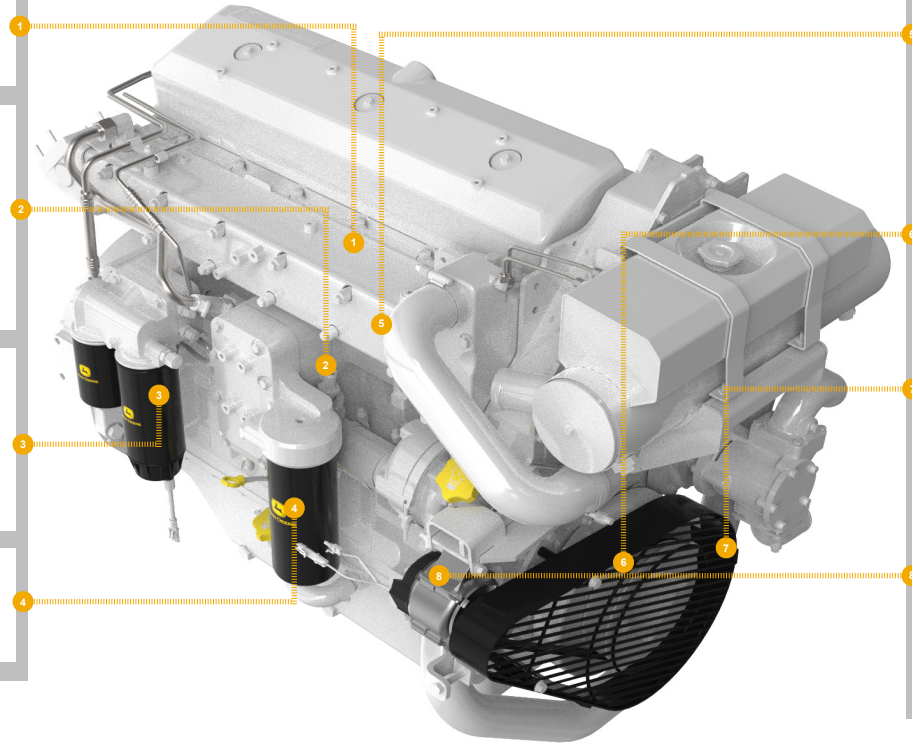

REPLACEMENT PART GUIDE

6135SFM85 PowerTech 13.5L (6135 Tier 3) Marine Engine

OCV FILTER
[RE530346](#) (2914)

STARTER

[RE540886](#) (24V) (3014)
[RE539584](#) (12V) (3012)
[RE515843](#) (12V) (3008)
[RE555916](#) (12V) (3016)
[RE555915](#) (24V) (3017)

PRIMARY FUEL FILTER

[DZ112918](#) (3533, 3529, 3536, 3545)

SECONDARY FUEL FILTER

[RE539465](#) (3533, 3529, 3536, 3545)

500 hrs of operation or every 12 months.

OIL FILTER

[RE572785](#) (5919)

500 hrs of operation or every 12 months.

SHORT BLOCK ASSEMBLY

[DZ114431](#)

Also Order: Crank Damper, Engine Overhaul Gasket Kit, Dipstick Tube, Head Bolt Kit, And Part From Short Block Hardware List As Needed MARKED R524714

CRANKSHAFT PULLEY

[R527741](#) (OD = 241 mm) (1341)

TORSIONAL DAMPER

[RE530733](#) (OD = 355 mm) (6802)

FAN BELT

[DZ118775](#) (LGTH = 1310 mm) (2440, 2496)

ALTERNATOR

[RE500226](#) (12V, 140A) (3107)

[RE500227](#) (12V, 90A) (3110)

[RE551448](#) (14V, 150A) (31ZZ)

[RE65414](#) (24V, 60A) (3108)

[RE551447](#) (28V, 100A) (3159)

JOHN DEERE
Genuine Parts and Service