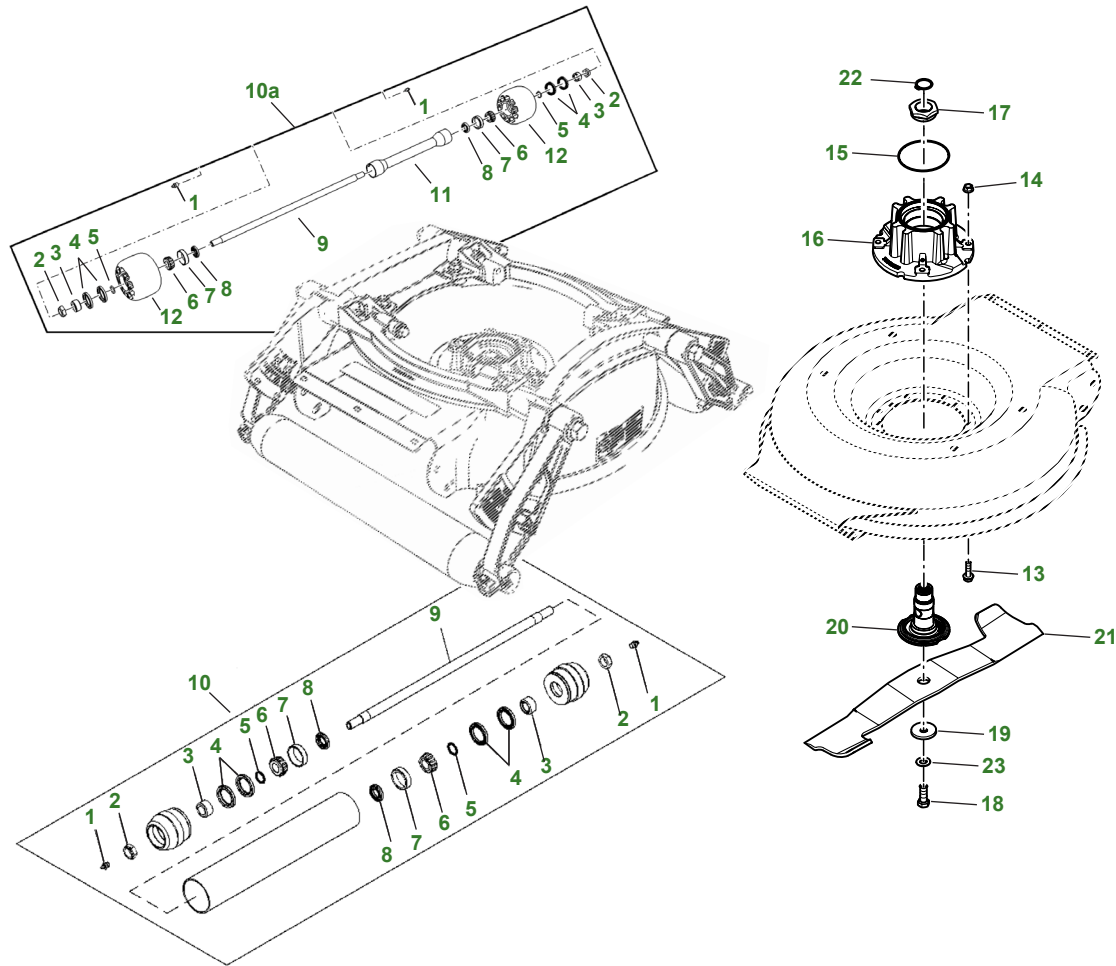

8800A TerrainCut™ Mower

Rough Intermediates and Surrounds

Key	Part No.	Description	Key	Part No.	Description
1	M806419OIL FILTER ELEMENT - ENGINE	8	AUC12681KEY
2	RE69054HYDRAULIC FILTER	9	TCA22740ROTARY SWITCH (S/N -040000)
3	RE68048AIR FILTER ELEMENT - PRIMARY		AUC15805ROTARY SWITCH (S/N 040001-)
4	RE68049AIR FILTER ELEMENT - SECONDARY	10	TCA24601FILLER CAP
5	MIU800645FUEL FILTER - NON TIER 4	11	TCU38089BELT - FAN - NON TIER 4
	MIU803127FUEL FILTER - TIER 4		TCU30780BELT - FAN - TIER 4
6	M811032FUEL SEPARATOR ELEMENT - NON TIER 4	12	M811034THERMOSTAT
7	MCYP25876WET CHARGED BATTERY - NOT FOR CANADA AND USA	13	CH15516WATER TEMP SWITCH e
	TY25876BWET CHARGED BATTERY - FOR CANADA AND USA	14	TCA23641TIRE ROD ENDS
			15	MIU803126FUEL SEPERATOR - TIER 4

*Refer to Operators Manual for service intervals if using BioDiesel Fuel and Bio Hy-Gard.

8800A TerrainCut™ Rotary Deck

Rough Intermediates and Surrounds

Key	Part No.	Description	Key	Part No.	Description
1	JD7759LUBRICATION FITTING	14	14M7298FLANGE NUT
2	N101345LOCK NUT	15	H142234O-RING
3	ET15726SLEEVE	16	UC15071HOUSING
4	ET15755SEAL	17	TCU27862NUT (USE WITH TCU32113 / TCU39253)
5	U46731O-RING		UC15080NUT (USE WITH AUC11609)
6	JD8188BEARING CONE	18	TCU28104BOLT
7	JD8226BEARING CUP	19	M147138WASHER
8	MT739SEAL	20	AUC11610ADAPTER
9	TCU20818SHAFT	21	TCU36461MOWER BLADE - LOW LIFT
10	AUC14189ROLLER - REAR		TCU32775MOWER BLADE - HIGH LIFT
10a	TCA26180ROLLER - FRONT		TCU32776MOWER BLADE - MEDIUM LIFT
11	TCA26181SPACER		TCU32778MOWER BLADE - MULCH
12	TCU25955ROLLER (S/N -030000)	22	M42702SNAP RING
	TCU38614ROLLER (S/N 030001-)	23	TCU27937WASHER
13	19M7897SCREW			