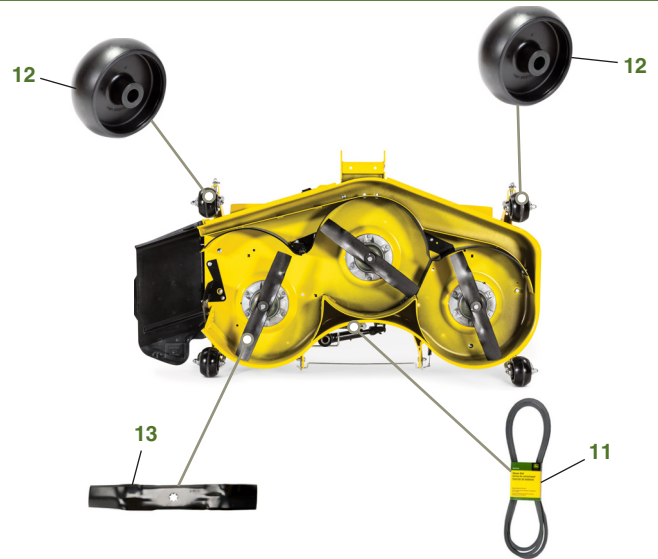

MAINTENANCE REMINDER SHEET

E150 with 48" Deck

Tractor S/N

Deck S/N

Key	Part No.	Description	Key	Part No.	Description
1	AUC12916	John Deere Easy Change™ Oil System	9	AD2062R	HEADLIGHT BULB
2	AM116304	FUEL FILTER-IN-LINE	10	AUC12860	FUEL CAP
3	MIU14395	AIR FILTER	11	GX21833	BELT-MOWER
4	GY20680	KEY	12	GX10168	GAGE WHEEL
5	GY20074	IGNITION SWITCH	13	GX21784	3N1 BLADE 48"
6	TY25221B	BATTERY		GY20852	KIT-BLADE 48"
7	GX20006	BELT-TRACTION DRIVE		GX21785	KIT-BAGGING 48"
8	MIU11020	SPARK PLUG ENGINE MARKED (44N677-0049-G1)		GX21786	KIT-MULCHING 48"
	M78543	SPARK PLUG ENGINE MARKED (44N677-0054-G1)			

Parts Needed in First 250 Hours of Operation

Qty	Part No	Item	Qty or Capacity	Change Interval In Hours
15	TY22029	Engine Oil Turf-Gard™ 10W30	2.6 L(2.8 qt)	50/100/150/200/250
5	AUC12916	John Deere Easy Change™ Oil System	1	50/100/150/200/250
5	MIU14395	Air Filter	1	50/100/150/200/250
5	AM116304	Fuel Filter-In-Line	1	50/100/150/200/250
10	MIU11020 M78543	Spark Plug Engine Marked (44N677-0049-G1) Spark Plug Engine Marked (44N677-0054-G1)	2 2	50/100/150/200/250 50/100/150/200/250
2	TY24416	John Deere Multi-Purpose HD Lithium Complex Grease		As Needed

"As Needed" Parts

Qty	Part No	Item
1	AM130907	Mower Deck Leveling Gauge
1	TY26518	Grease Gun

Home Maintenance Kit

Unit	Kit Number
E150	AUC13705

CLICK PART NUMBER TO BUY