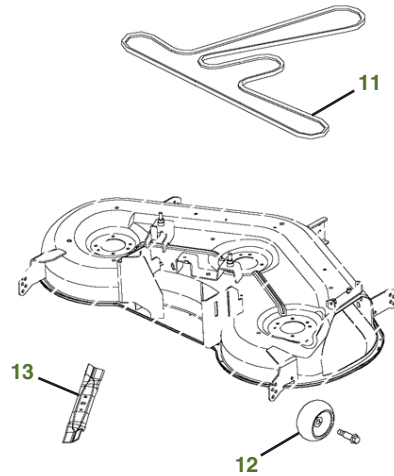

MAINTENANCE REMINDER SHEET

E150 with 48" Deck

Tractor S/N

Deck S/N

Key	Part No.	Description	Key	Part No.	Description
1	AUC12916	John Deere Easy Change™ Oil System	8	MIU11020	SPARK PLUG ENGINE MARKED (44N677-0049-G1)
2	AM116304	FUEL FILTER-IN-LINE		UC19085	SPARK PLUG ENGINE MARKED (44N677-0054-G1)
3	MIU14395	AIR FILTER	9	AD2062R	HEADLIGHT BULB
4	GY20680	KEY	10	AUC12860	FUEL CAP
5	GY20074	IGNITION SWITCH	11	GX21833	BELT-MOWER
6	TY25221	BATTERY	12	GX10168	GAGE WHEEL
7	GX20006	BELT-TRACTION DRIVE	13	GX21784	3N1 BLADE 48"
				GY20852	KIT-BLADE 48"
				GX21785	KIT-BAGGING 48"
				GX21786	KIT-MULCHING 48"

Parts Needed in First 250 Hours of Operation

Qty	Part No	Item	Qty or Capacity	Change Interval In Hours
14	TY22029	Engine Oil Turf-Gard™ 10W30	2.6 L(2.8 qt)	50/100/150/200/250
5	AUC12916	John Deere Easy Change™ Oil System	1	50/100/150/200/250
5	MIU14395	Air Filter	1	50/100/150/200/250
5	AM116304	Fuel Filter-In-Line	1	50/100/150/200/250
10	MIU11020 UC19085	Spark Plug Engine Marked (44N677-0049-G1) Spark Plug Engine Marked (44N677-0054-G1)	2 2	50/100/150/200/250 50/100/150/200/250
2	TY24416	John Deere Multi-Purpose HD Lithium Complex Grease		As Needed

"As Needed" Parts

Qty	Part No	Item
1	AM130907	Mower Deck Leveling Gauge
1	TY26518	Grease Gun

Home Maintenance Kit

Unit	Kit Number
E150	AUC13705

CLICK PART NUMBER TO BUY