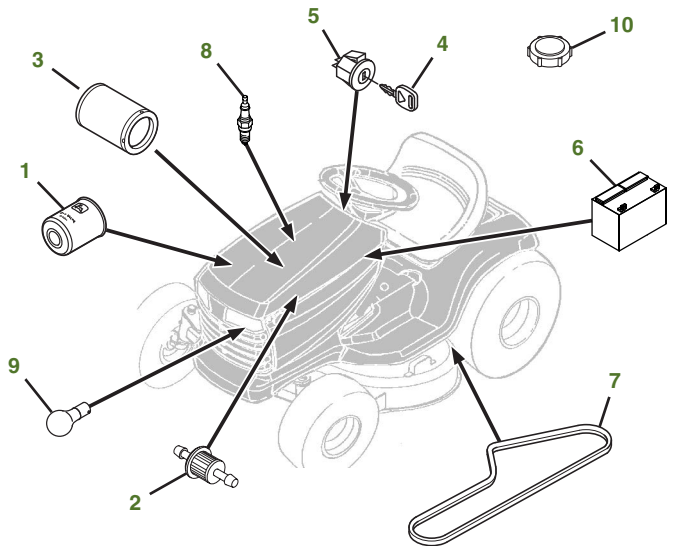

MAINTENANCE REMINDER SHEET

E150 with 48" Deck

Tractor S/N

Deck S/N

Key	Part No.	Description	Key	Part No.	Description
1	AUC12916	John Deere Easy Change™ Oil System	8	MIU11020	SPARK PLUG ENGINE MARKED (44N677-0049-G1)
2	AM116304	FUEL FILTER-IN-LINE		UC19085	SPARK PLUG ENGINE MARKED (44N677-0054-G1)
3	MIU14395	AIR FILTER	9	AD2062R	HEADLIGHT BULB
4	GY20680	KEY	10	AUC12860	FUEL CAP
5	GY20074	IGNITION SWITCH	11	GX21833	BELT-MOWER
6	TY25221	BATTERY	12	GX10168	GAGE WHEEL
7	GX20006	BELT-TRACTION DRIVE	13	GX21784	3N1 BLADE 48"
				GY20852	KIT-BLADE 48"
				GX21785	KIT-BAGGING 48"
				GX21786	KIT-MULCHING 48"

Parts Needed in First 250 Hours of Operation

Qty	Part No	Item	Qty or Capacity	Change Interval In Hours
14	TY22029	Engine Oil Turf-Gard™ 10W30	2.6 L(2.8 qt)	50/100/150/200/250
5	AUC12916	John Deere Easy Change™ Oil System	1	50/100/150/200/250
5	MIU14395	Air Filter	1	50/100/150/200/250
5	AM116304	Fuel Filter-In-Line	1	50/100/150/200/250
10	MIU11020 UC19085	Spark Plug Engine Marked (44N677-0049-G1) Spark Plug Engine Marked (44N677-0054-G1)	2 2	50/100/150/200/250 50/100/150/200/250
2	TY24416	John Deere Multi-Purpose HD Lithium Complex Grease		As Needed

"As Needed" Parts

Qty	Part No	Item
1	AM130907	Mower Deck Leveling Gauge
1	TY26518	Grease Gun

Home Maintenance Kit

Unit	Kit Number
E150	AUC13705

CLICK PART NUMBER TO BUY