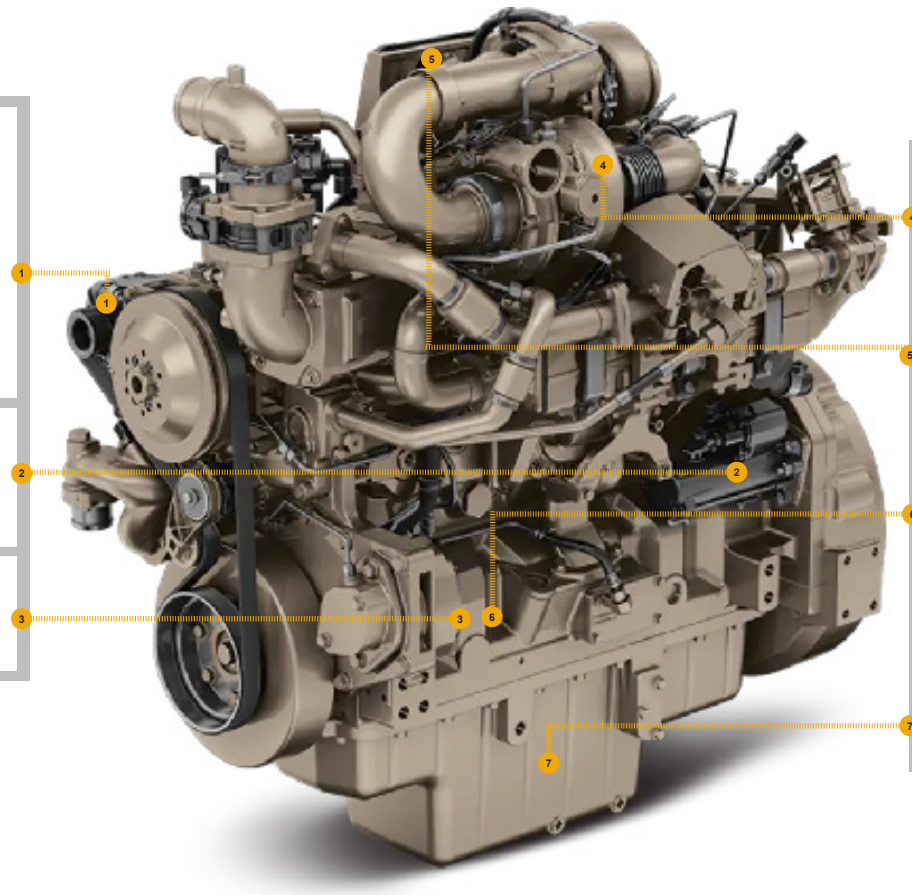

REMAN PARTS GUIDE

6090CI550 PowerTech PSS 9.0L Gen Set OEM Engine (FT4)

ALTERNATOR

[SE502561](#) (REMAN FOR [RE537508](#))
(12 V, 120 A) (3157)
[SE502674](#) (REMAN FOR [RE538242](#))
(24 V, 150 A) (3163)
[RM100162](#) (REMAN FOR [RE550906](#))
(12 V, 240 A) (3165)
[SE502680](#) (REMAN FOR [RE555751](#))
(12 V, 200 A) (3123)
[SE502563](#) (REMAN FOR [RE558676](#))
(24 V, 100 A) (3156)

STARTER

[SE502558](#) (REMAN FOR [RE539696](#) OR
[RE549229](#)) (12 V) (3009)
[SE502823](#) (REMAN FOR [RE549230](#))
(24 V) (3008)

CRANKSHAFT

[SE502541](#) (REMAN FOR [RE565972](#))
(4702)

TURBOCHARGER

[SE502547](#) (REMAN FOR [RE547970](#))
(6567) (6579)

CONTROLLER

[RM100100](#) (REMAN FOR [RE548097](#))
(8454) (8455)
[RM100131](#) (REMAN FOR [RE551059](#))
(8475) (8476) (8462) (8453)

SHORT BLOCK ASSEMBLY

[DZ121189](#)

OIL PUMP

[SE502546](#) (REMAN FOR [RE538136](#)) (5002)

JOHN DEERE
Genuine Parts and Service