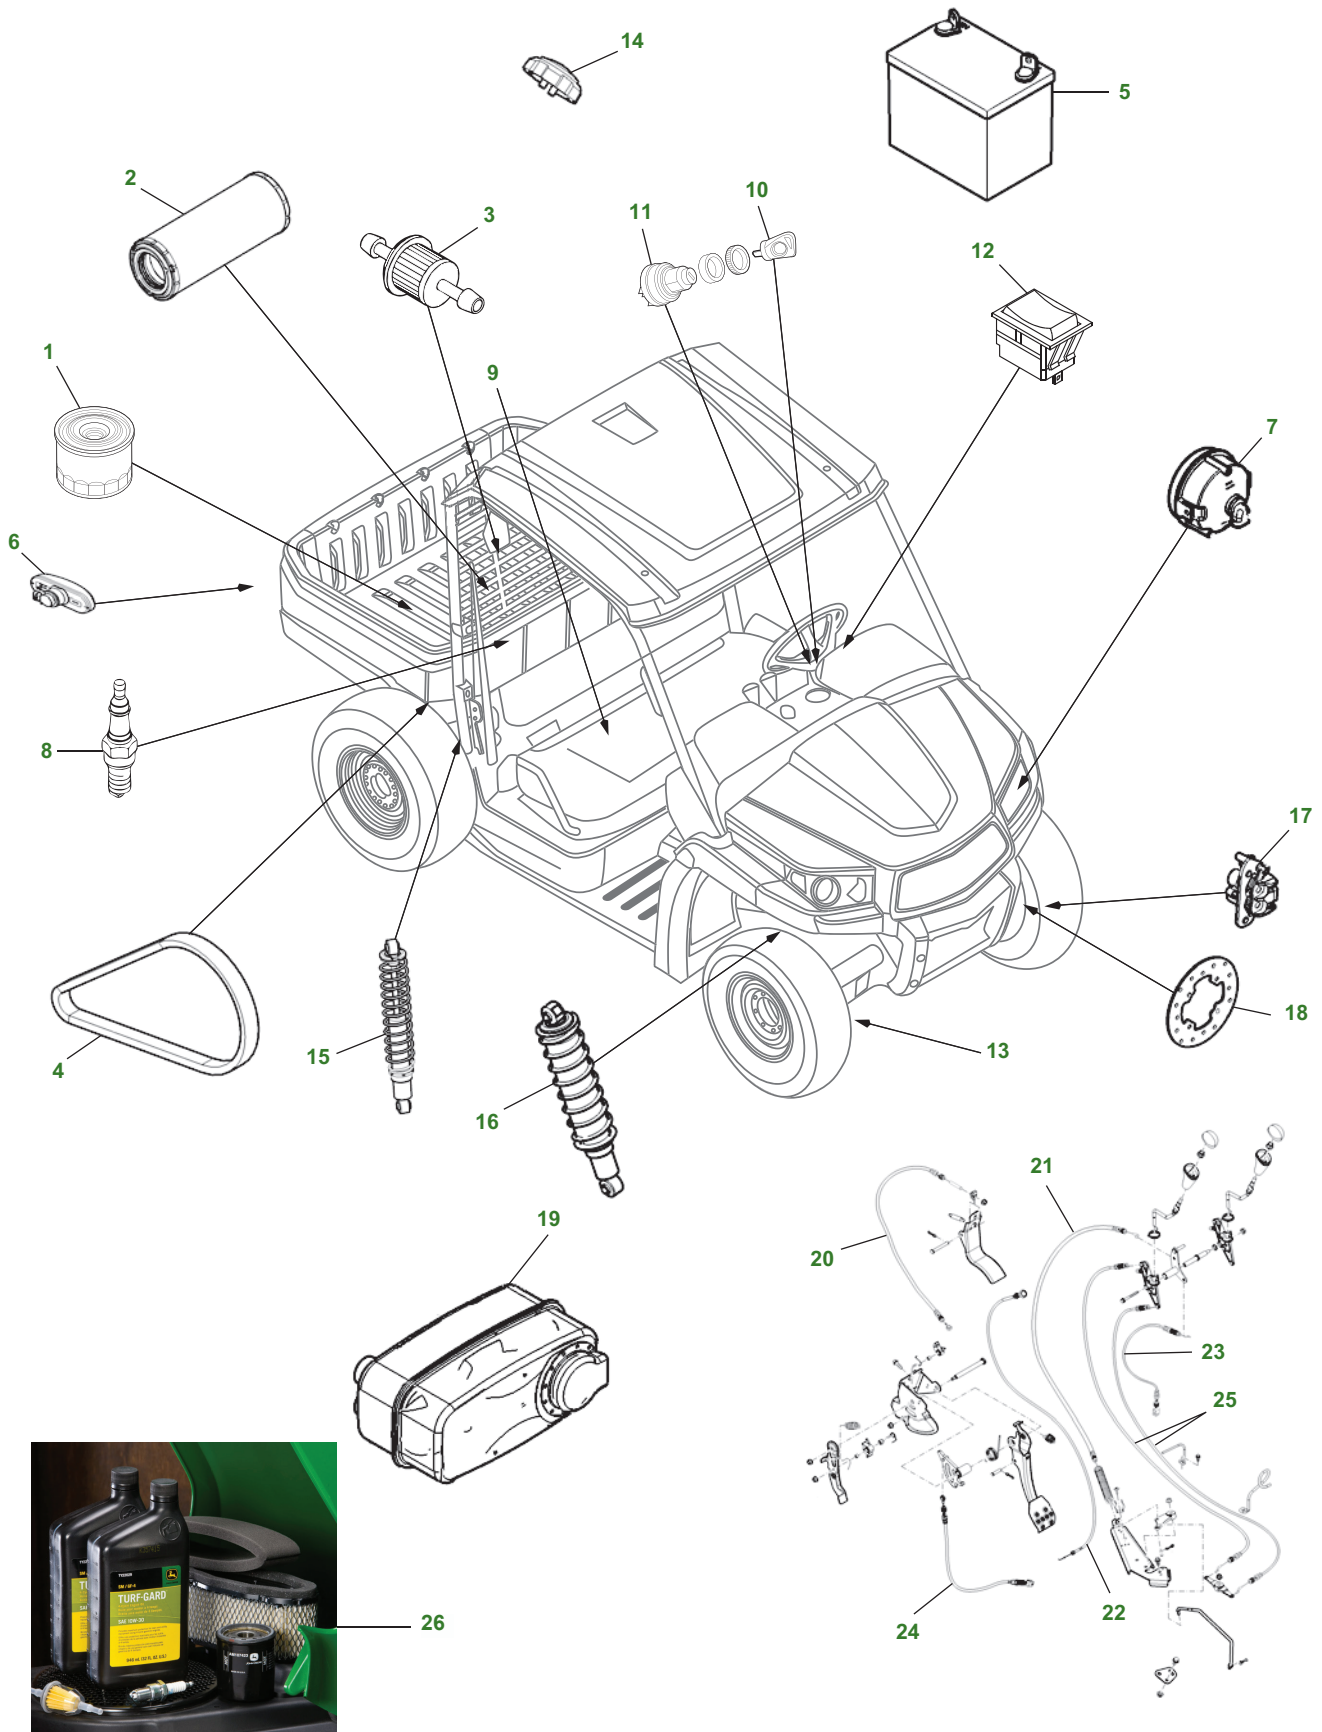

Gator 560 XUV / 560 S4 XUV (Green & Yellow)

Gator 560 XUV / 560 S4 XUV (Green & Yellow)

Key	Part No.	Description	Key	Part No.	Description
1	AM125424	OIL FILTER	17	AM148331	DISK BRAKE CALIPER ASSY- FRONT RH
2	M170281	AIR FILTER ELEMENT		AM148330	DISK BRAKE CALIPER ASSY- FRONT LH
3	AM116304	FUEL FILTER - IN LINE		AM148332	DISK BRAKE CALIPER ASSY- REAR RH
4	M176720	BELT - CVT INLET		AM148333	DISK BRAKE CALIPER ASSY- REAR LH
5	TY25221	BATTERY		AM147009	BRAKE KIT - FRONT PAD (S/N -020008)
6	AM140754	STOP LIGHT		AM148144	BRAKE KIT - FRONT PAD (S/N 020009-)
7	AM141893	HEADLIGHT		AM147010	BRAKE KIT - REAR PAD (S/N -020008)
8	MIU13325	SPARK PLUG		AM148145	BRAKE KIT - REAR PAD (S/N 020009-)
9	AM147576	SEAT BACK - YELLOW	18	M166762	ROTOR
	AM147575	SEAT BENCH - YELLOW	19	AM141174	SPARK ARRESTING MUFFLER
	AM147577	SEAT BACK - BLACK	20	AM147312	CABLE-THROTTLE - XUV 560
	AM147574	SEAT BENCH - BLACK		AM147313	CABLE-THROTTLE - XUV 560 S4
10	TCA24616	KEY	21	AM148042	CABLE - MFWD
11	TCA22740	IGNITION SWITCH	22	AM145120	CABLE - CHOKE CONTROL XUV 560
12	AM147340	ROCKER SWITCH - HEADLIGHT		AM145121	CABLE - CHOKE CONTROL XUV 560 S4
	AM143975	ROCKER SWITCH - POWER LIFT DUMP	23	AM148202	CABLE - PARK/DIFFERENTIAL LOCK XUV 560
13	M178227	TIRE - FRONT — 25 X 8-12 in		AM148040	CABLE - PARK/DIFFERENTIAL LOCK XUV 560 S4
	M178228	TIRE - REAR - TH — 25 X 10-12 in	24	AUC13596	CABLE - PARK BRAKE
14	AM142833	FILLER CAP	25	AM148260	CABLE - GEARSHIFT - XUV 560
15	AM147658	SHOCK - REAR XUV 560		AM148261	CABLE - GEARSHIFT - XUV 560 S4
	AM147660	SHOCK - REAR XUV 560 S4	26	LG273	HOME MAINTENANCE KIT
16	AM147657	SHOCK - FRONT XUV 560			
	AM147659	SHOCK - FRONT XUV 560 S4			

Parts Needed in First 250 Hours of Operation

Qty	Part No.	Item	Capacity	Interval In Hours
3	AM125424	Engine Oil Filter		8/100/200
5	TY22029	JD Turf-Gard™ 10W30 Engine Oil	1.42L (1.5 qt)	8/100/200
1	M170281	Air Filter		200
1	AM116304	Fuel Filter		200
2	MIU13325	Spark Plugs		200
3	TY24416	John Deere Multi-Purpose HD Lithium Complex Grease		As Needed

Capacities

Engine Oil Capacity (with filter change) . . . . . 1.42L (1.5 qt)
4WD Front Differential . . . . . 0.4 L (0.42 qt)
Transaxle . . . . . 2.6 L (2.75 qt)
TY26183 . . . . . Grease Gun