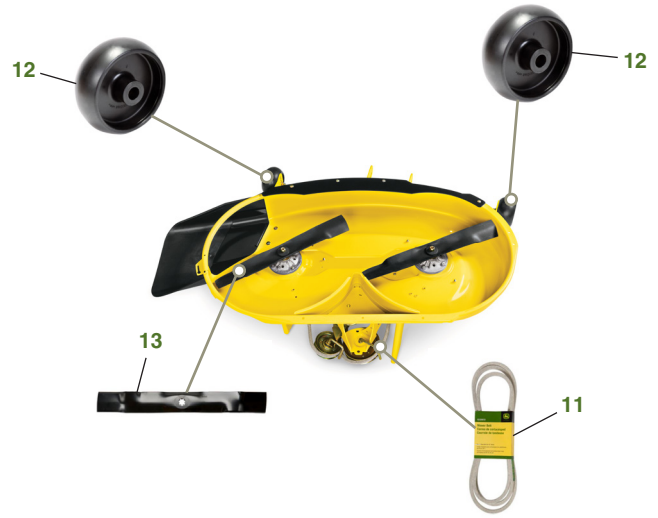

MAINTENANCE REMINDER SHEET

S100 with 42" Deck

Tractor S/N

Deck S/N

Key	Part No.	Description	Key	Part No.	Description
1	AM125424	ENGINE OIL FILTER	9	AD2062R	HEADLIGHT BULB
2	AM116304	FUEL FILTER-IN-LINE	10	AUC12860	FUEL CAP
3	MIU14395	AIR FILTER	11	GX20072	BELT-MOWER
4	GY20680	KEY	12	CX10168	GAGE WHEEL
5	GY20074	IGNITION SWITCH	13	UC21583	BLADE 42"
6	TY25221B	BATTERY		AM141031	KIT-BLADE 42"
7	CX20006	BELT-TRACTION DRIVE		AM141034	KIT-BAGGING 42"
8	M78543	SPARK PLUG			

Parts Needed in First 250 Hours of Operation

Qty	Part No	Item	Qty or Capacity	Change Interval In Hours
10	TY22029	Engine Oil Turf-Gard™ 10W30	1.41 L (1.5 qt)	50/100/150/200/250
5	AM125424	Engine Oil Filter	1	50/100/150/200/250
5	MIU14395	Air Filter	1	50/100/150/200/250
5	AM116304	Fuel Filter	1	50/100/150/200/250
10	M78543	Spark Plug	2	50/100/150/200/250
2	TY24416	John Deere Multi-Purpose HD Lithium Complex Grease		As Needed

"As Needed" Parts

Qty	Part No	Item
1	AM130907	Mower Deck Leveling Gauge
1	TY26518	Grease Gun

Home Maintenance Kit

Unit	Kit Number
S100	LG266 (For US Only)

CLICK PART NUMBER TO BUY