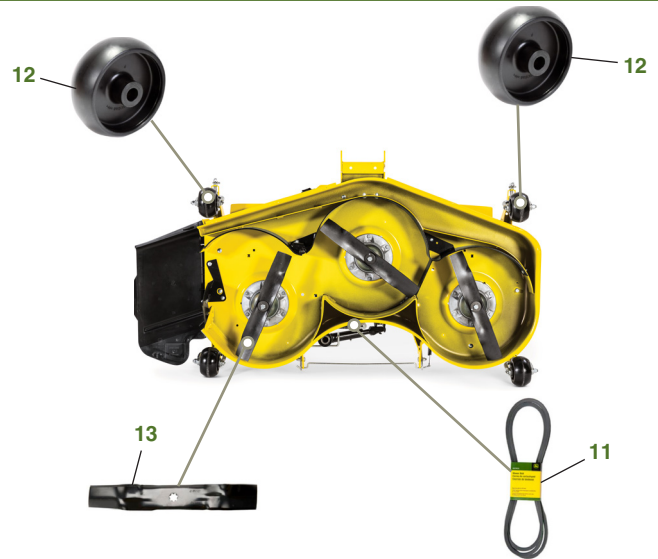

MAINTENANCE REMINDER SHEET

S170 with 48" Deck

Tractor S/N

Deck S/N

Key	Part No.	Description	Key	Part No.	Description
1	AUC12916	John Deere Easy Change™ Oil System	8	MIU11020	SPARK PLUG ENGINE MARKED 44U877-0031-G1
2	AM116304	FUEL FILTER	9	AD2062R	HEADLIGHT BULB
3	MIU11515	AIR FILTER-CARTRIDGE	10	AUC12860	FUEL CAP
	MIU11517	AIR FILTER-PRE CLEANER	11	GX21833	BELT-MOWER
4	GY20680	KEY	12	GX10168	GAGE WHEEL
5	GY20074	IGNITION SWITCH	13	GX21784	3N1 BLADE 48"
6	TY25221B	WET CHARGED BATTERY		GY20852	KIT-BLADE 48"
7	GX20006	BELT-TRACTION DRIVE		GX21785	KIT-BAGGING 48"

Parts Needed in First 250 Hours of Operation

Qty	Part No	Item	Qty or Capacity	Change Interval In Hours
15	TY22029	Engine Oil Turf-Gard™ 10W30	2.6 L(2.8 qt)	50/100/150/200/250
5	AUC12916	John Deere Easy Change™ Oil System	1	50/100/150/200/250
5	MIU11515	Air Filter-Cartridge	1	50/100/150/200/250
5	MIU11517	Air Filter-Pre Cleaner	1	50/100/150/200/250
5	AM116304	Fuel Filter-In-Line	1	50/100/150/200/250
10	MIU11020	Spark Plug Engine Marked 44U877-0031-G1	2	50/100/150/200/250
2	TY24416	John Deere Multi-Purpose HD Lithium Complex Grease		As Needed

"As Needed" Parts

Qty	Part No	Item
1	AM130907	Mower Deck Leveling Gauge
1	TY26518	Grease Gun

Home Maintenance Kit

Unit	Kit Number
S170	AUC13706

CLICK PART NUMBER TO BUY