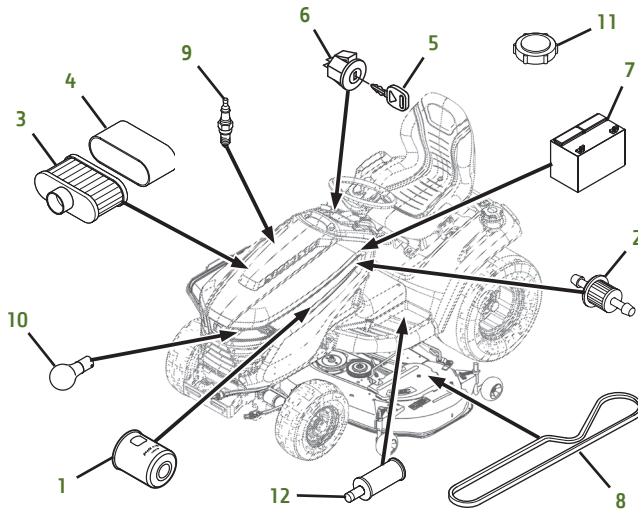

MAINTENANCE REMINDER SHEET

X590 with 48" Deck

Tractor S/N

Deck S/N

Key	Part No.	Description	Key	Part No.	Description
1	AM125424	ENGINE OIL FILTER	12	MIA881446	TRANSAXLE OIL FILTER
2	AM116304	FUEL FILTER-IN-LINE	13	M154897	BELT-MOWER-PRIMARY DRIVE (S/N -110000)(48-in. Edge Deck)
3	MIU12555	AIR FILTER		M169485	BELT-MOWER-PRIMARY DRIVE (S/N 110001-)(48-in. Accel Deep™ Deck)
4	MIU12554	PRECLEANER	14	M154960	BELT-MOWER-SECONDARY (S/N -110000)
5	GY20680	KEY		M169486	BELT-MOWER-SECONDARY (S/N 110001-)
6	AM133597	IGNITION SWITCH	15	M111489	GAGE WHEEL
7	TY25876	BATTERY	16	M145476	BLADE-STANDARD 48-IN. EDGE AND ACCEL DEEP DECK
8	M151276	BELT-TRACTION DRIVE (S/N -110000)		M127673	BLADE-MULCH 48-IN. EDGE AND ACCEL DEEP DECK
	M174585	BELT-TRACTION DRIVE (S/N 110001-)		BM20007	KIT-MULCH (48-in. Edge Deck)
9	M805853	SPARK PLUG		BM24993	MulchControl™ KIT (48-in. Accel Deep Deck)
10	AD2062R	HEADLIGHT BULB			
11	AM141406	FUEL CAP			

Parts Needed in First 250 Hours of Operation

Qty	Part No	Item	Qty or Capacity	Change Interval In Hours
5	TY22029	Engine Oil Turf-Gard™ 10W30	2.1 L (2.2 qt)	100/200
2	AM125424	Engine Oil Filter	1	100/200
2	MIU12555	Air Filter	1	100/200
2	MIU12554	Precleaner	1	100/200
2	AM116304	Fuel Filter	1	100/200
2	MIA881446	Transaxle Oil Filter	1	50/200
11	TY22035	JD Low Viscosity Hy-Gard™	5.2 L (5.48 qt)	50/200
4	M805853	Spark Plug	2	100/200
1	TY24416	JD Multi Purpose HD Lithium Complex Grease		As Needed

"As Needed" Parts

Qty	Part No	Item
1	AM130907	Mower Deck Leveling Gauge
1	TY26518	Grease Gun

Home Maintenance Kit

Unit	Kit Number
X590	LG265

CLICK PART NUMBER TO BUY