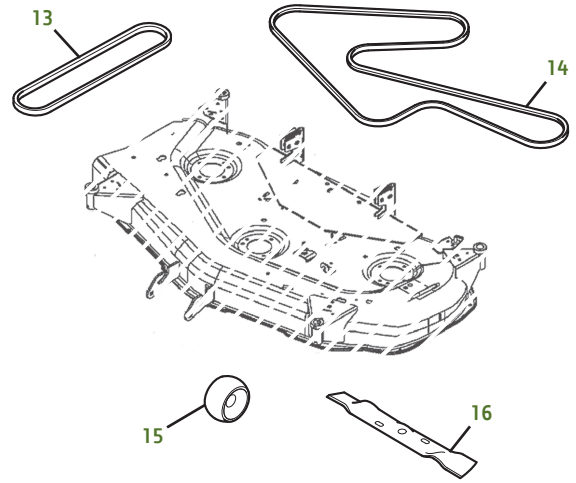

MAINTENANCE REMINDER SHEET

X590 with 48" Deck

Tractor S/N

Deck S/N

Key	Part No.	Description	Key	Part No.	Description
1	AM125424	ENGINE OIL FILTER	12	MIA881446	TRANSAXLE OIL FILTER
2	AM116304	FUEL FILTER-IN-LINE	13	M154897	BELT-MOWER-PRIMARY DRIVE (S/N -110000)(48-in. Edge Deck)
3	MIU12555	AIR FILTER		M169485	BELT-MOWER-PRIMARY DRIVE (S/N 110001-)(48-in. Accel Deep™ Deck)
4	MIU12554	PRECLEANER	14	M154960	BELT-MOWER-SECONDARY (S/N -110000)
5	GY20680	KEY		M169486	BELT-MOWER-SECONDARY (S/N 110001-)
6	AM133597	IGNITION SWITCH	15	M111489	GAGE WHEEL
7	TY25876	BATTERY	16	M145476	BLADE-STANDARD 48-IN. EDGE AND ACCEL DEEP DECK
8	M151276	BELT-TRACTION DRIVE (S/N -110000)		M127673	BLADE-MULCH 48-IN. EDGE AND ACCEL DEEP DECK
	M174585	BELT-TRACTION DRIVE (S/N 110001-)		BM20007	KIT-MULCH (48-in. Edge Deck)
9	M805853	SPARK PLUG		BM24993	MulchControl™ KIT (48-in. Accel Deep Deck)
10	AD2062R	HEADLIGHT BULB			
11	AM141406	FUEL CAP			

Parts Needed in First 250 Hours of Operation

Qty	Part No	Item	Qty or Capacity	Change Interval In Hours
5	TY22029	Engine Oil Turf-Gard™ 10W30	2.1 L (2.2 qt)	100/200
2	AM125424	Engine Oil Filter	1	100/200
2	MIU12555	Air Filter	1	100/200
2	MIU12554	Precleaner	1	100/200
2	AM116304	Fuel Filter	1	100/200
2	MIA881446	Transaxle Oil Filter	1	50/200
11	TY22035	JD Low Viscosity Hy-Gard™	5.2 L (5.48 qt)	50/200
4	M805853	Spark Plug	2	100/200
1	TY24416	JD Multi Purpose HD Lithium Complex Grease		As Needed

"As Needed" Parts

Qty	Part No	Item
1	AM130907	Mower Deck Leveling Gauge
1	TY26518	Grease Gun

Home Maintenance Kit

Unit	Kit Number
X590	LG265

CLICK PART NUMBER TO BUY