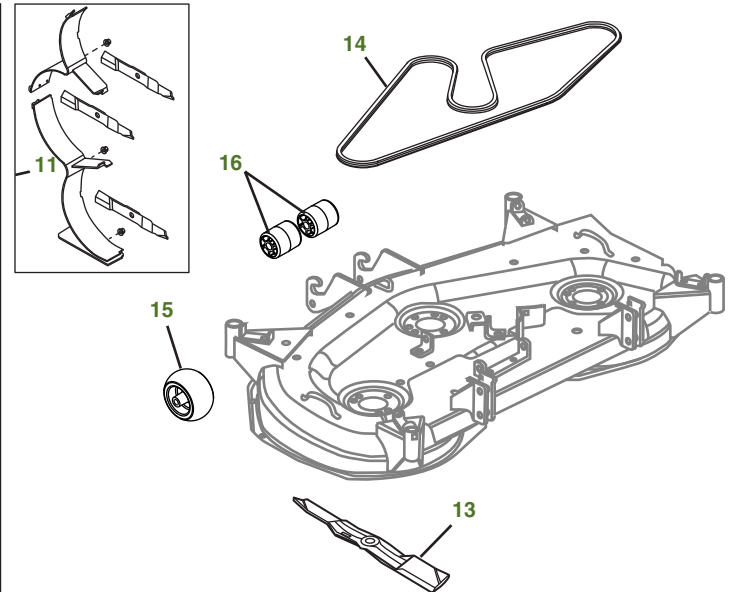

## X750 with 48" Deck

Tractor S/N

Deck S/N

Key	Part No.	Description	Key	Part No.	Description
1	<a href="#">AM123508</a> .....	FUEL CAP (S/N -020000)	11	<a href="#">BM20007</a> .....	MULCH KIT - 48-IN. EDGE DECK (S/N -040000)
	<a href="#">AM144789</a> .....	FUEL CAP (S/N 020001 -)		<a href="#">BM24993</a> .....	MULCHCONTROL™ KIT -48-IN. ACCEL DEEP™ DECK (S/N 040001-)
2	<a href="#">GY20680</a> .....	KEY	12	<a href="#">MIU800108</a> .....	FAN BELT (S/N -040000)
3	<a href="#">AM133596</a> .....	IGNITION SWITCH		<a href="#">MIU800639</a> .....	FAN BELT (S/N 040001-)
4	<a href="#">M806418</a> .....	ENGINE OIL FILTER	13	<a href="#">M145476</a> .....	BLADE-STANDARD 48-IN. EDGE AND ACCEL DEEP DECK
5	<a href="#">M113621</a> .....	ENGINE AIR FILTER-PRIMARY		<a href="#">M127673</a> .....	BLADE-MULCH 48-IN. EDGE AND ACCEL DEEP DECK
6	<a href="#">M123378</a> .....	ENGINE AIR FILTER-SECONDARY	14	<a href="#">M163989</a> .....	BELT - 48-IN. EDGE DECK (S/N -040000)
7	<a href="#">M801101</a> .....	FUEL FILTER		<a href="#">M172662</a> .....	BELT - 48-IN ACCEL DEEP DECK (S/N 040001-)
8	<a href="#">AM118013</a> .....	HEADLIGHT BULB	15	<a href="#">AM125172</a> .....	GAGE WHEEL 48-IN. EDGE AND ACCEL DEEP DECK
9	<a href="#">AM131054</a> .....	TRANSAXLE FILTER	16	<a href="#">M113955</a> .....	FRONT ROLLER 48-IN. EDGE AND ACCEL DEEP DECK
10	<a href="#">TY25876</a> .....	BATTERY - DRY CHARGED			

### "As Needed" Parts

Qty	Part No	Item
1	<a href="#">AM136872</a>	Mower Deck Leveling Gauge
1	<a href="#">TY26288</a>	Grease Gun