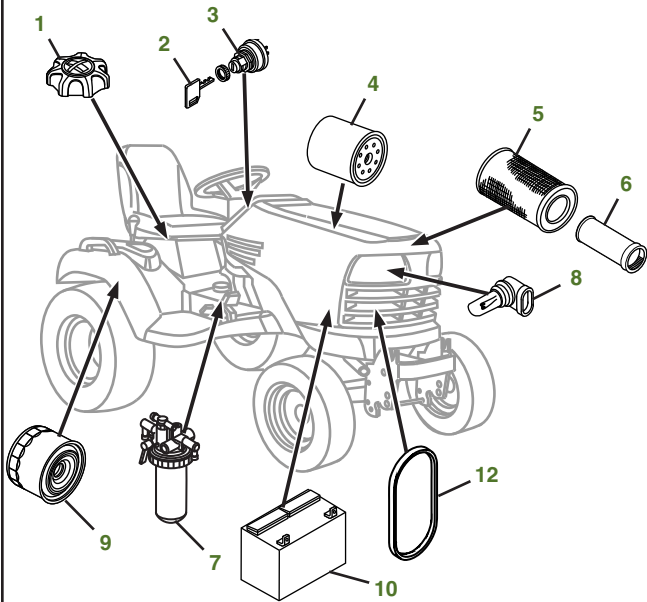

## X750 with 48" Deck

Tractor S/N

Deck S/N

Key	Part No.	Description	Key	Part No.	Description
1	<a href="#">AM123508</a> .....	FUEL CAP (S/N -020000)	11	<a href="#">BM20007</a> .....	MULCH KIT - 48-IN. EDGE DECK (S/N -040000)
	<a href="#">AM144789</a> .....	FUEL CAP (S/N 020001 -)		<a href="#">BM24993</a> .....	MULCHCONTROL™ KIT -48-IN. ACCEL DEEP™ DECK (S/N 040001-)
2	<a href="#">GY20680</a> .....	KEY	12	<a href="#">MIU800108</a> .....	FAN BELT (S/N -040000)
3	<a href="#">AM133596</a> .....	IGNITION SWITCH		<a href="#">MIU800639</a> .....	FAN BELT (S/N 040001-)
4	<a href="#">M806418</a> .....	ENGINE OIL FILTER	13	<a href="#">M145476</a> .....	BLADE-STANDARD 48-IN. EDGE AND ACCEL DEEP DECK
5	<a href="#">M113621</a> .....	ENGINE AIR FILTER-PRIMARY		<a href="#">M127673</a> .....	BLADE-MULCH 48-IN. EDGE AND ACCEL DEEP DECK
6	<a href="#">M123378</a> .....	ENGINE AIR FILTER-SECONDARY	14	<a href="#">M163989</a> .....	BELT - 48-IN. EDGE DECK (S/N -040000)
7	<a href="#">M801101</a> .....	FUEL FILTER		<a href="#">M172662</a> .....	BELT - 48-IN ACCEL DEEP DECK (S/N 040001-)
8	<a href="#">AM118013</a> .....	HEADLIGHT BULB	15	<a href="#">AM125172</a> .....	GAGE WHEEL 48-IN. EDGE AND ACCEL DEEP DECK
9	<a href="#">AM131054</a> .....	TRANSAXLE FILTER	16	<a href="#">M113955</a> .....	FRONT ROLLER 48-IN. EDGE AND ACCEL DEEP DECK
10	<a href="#">TY25876</a> .....	BATTERY - DRY CHARGED			

### "As Needed" Parts

Qty	Part No	Item
1	<a href="#">AM136872</a>	Mower Deck Leveling Gauge
1	<a href="#">TY26288</a>	Grease Gun