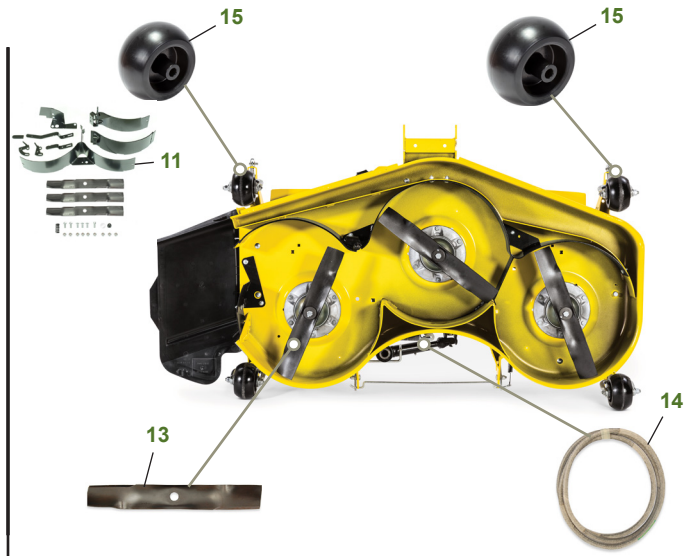

## X754 with 54" High Capacity Deck

Tractor S/N

Deck S/N

Key	Part No.	Description	Key	Part No.	Description
1	<a href="#">AM123508</a> .....	FUEL CAP (S/N -020000)	11	<a href="#">BM23977</a> .....	MULCH KIT
	<a href="#">AM144789</a> .....	FUEL CAP (S/N 020001-)			HIGH CAPACITY DECK (S/N -030000)
2	<a href="#">GY20680</a> .....	KEY		<a href="#">BM26300</a> .....	MulchControl™ KIT (S/N 030001-)
3	<a href="#">AM133596</a> .....	IGNITION SWITCH	12	<a href="#">MIU800108</a> .....	FAN BELT (S/N -040000)
4	<a href="#">M806418</a> .....	ENGINE OIL FILTER		<a href="#">MIU800639</a> .....	FAN BELT (S/N 040001-)
5	<a href="#">M113621</a> .....	ENGINE AIR FILTER-PRIMARY	13	<a href="#">M164016</a> .....	BLADE - STANDARD 54"
6	<a href="#">M123378</a> .....	ENGINE AIR FILTER-SECONDARY		<a href="#">M135334</a> .....	BLADE - MULCHING 54"
7	<a href="#">MIU804763</a> .....	FUEL FILTER	14	<a href="#">M165156</a> .....	BELT
8	<a href="#">AM118013</a> .....	HEADLIGHT BULB	15	<a href="#">TCU18744</a> .....	GAGE WHEEL (S/N -050000)
9	<a href="#">UC24341</a> .....	TRANSAXLE FILTER		<a href="#">AM148120</a> .....	GAGE WHEEL KIT (S.N 050001-)
10	<a href="#">TY25876B</a> .....	WET CHARGED BATTERY (FOR CANADA AND USA)			
	<a href="#">MCYP25876</a> .....	WET CHARGED BATTERY (NOT FOR CANADA AND USA)			

### "As Needed" Parts

Qty	Part No	Item
1	<a href="#">AM136872</a>	Mower Deck Leveling Gauge
1	<a href="#">TY26288</a>	Grease Gun