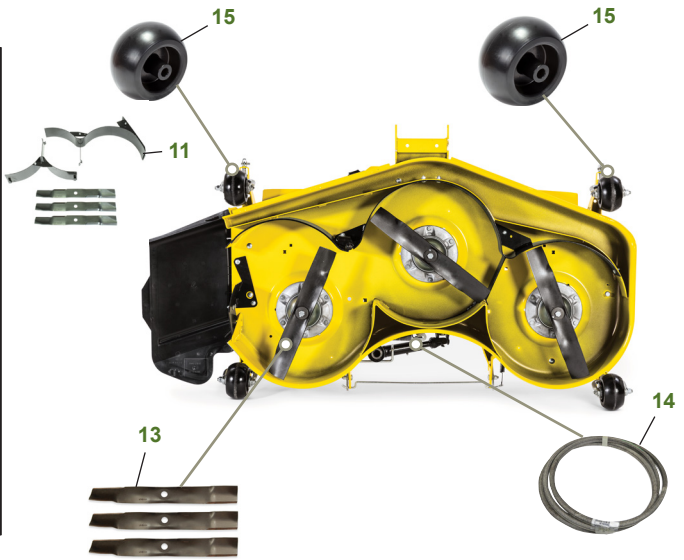

## X754 with 60" High Capacity Deck

Tractor S/N

Deck S/N

Key	Part No.	Description	Key	Part No.	Description
1	<a href="#">AM123508</a> .....	FUEL CAP (S/N -020000)	11	<a href="#">BM23978</a> .....	MULCH KIT
	<a href="#">AM144789</a> .....	FUEL CAP (S/N 020001- )			HIGH CAPACITY DECK (S/N -030000)
2	<a href="#">CY20680</a> .....	KEY		<a href="#">BM25258</a> .....	MulchControl™ KIT (S/N 030001-)
3	<a href="#">AM133596</a> .....	IGNITION SWITCH	12	<a href="#">MIU800108</a> .....	FAN BELT (S/N -040000)
4	<a href="#">M806418</a> .....	ENGINE OIL FILTER		<a href="#">MIU800639</a> .....	FAN BELT (S/N 040001-)
5	<a href="#">M113621</a> .....	ENGINE AIR FILTER-PRIMARY	13	<a href="#">M163983</a> .....	BLADE - STANDARD 60"
6	<a href="#">M123378</a> .....	ENGINE AIR FILTER-SECONDARY		<a href="#">M168223</a> .....	BLADE - MULCHING 60"
7	<a href="#">MIU804763</a> .....	FUEL FILTER	14	<a href="#">M163993</a> .....	BELT
8	<a href="#">AM118013</a> .....	HEADLIGHT BULB	15	<a href="#">TCU18744</a> .....	GAGE WHEEL (S/N -050000)
9	<a href="#">UC24341</a> .....	TRANSAXLE FILTER		<a href="#">AM148120</a> .....	GAGE WHEEL (S/N 050001-)
10	<a href="#">TY25876B</a> .....	WET CHARGED BATTERY (FOR CANADA AND USA)			
	<a href="#">MCYP25876</a> .....	WET CHARGED BATTERY (NOT FOR CANADA AND USA)			

### "As Needed" Parts

Qty	Part No	Item
1	<a href="#">AM136872</a>	Mower Deck Leveling Gauge
1	<a href="#">TY26288</a>	Grease Gun