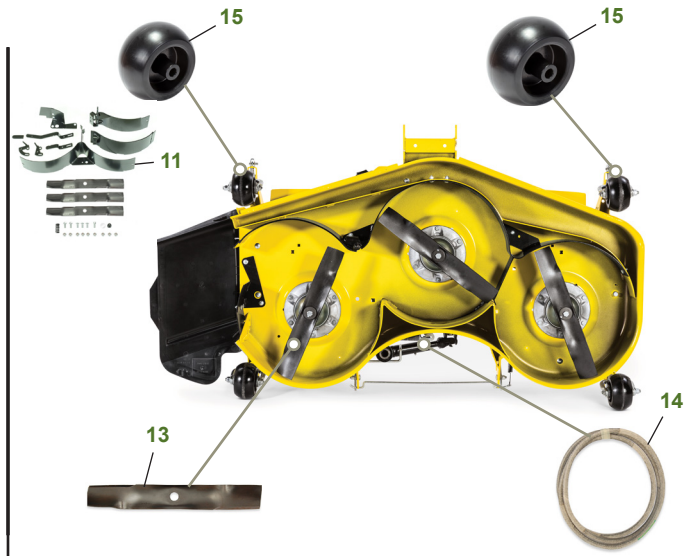

MAINTENANCE REMINDER SHEET

X758 with 54" High Capacity Deck

Tractor S/N

Deck S/N

Key	Part No.	Description	Key	Part No.	Description
1	AM123508	FUEL CAP (S/N -020000)	11	BM23977	MULCH KIT
	AM144789	FUEL CAP (S/N 020001-)			HIGH CAPACITY DECK (S/N -030000)
2	CY20680	KEY		BM26300	MulchControl™ KIT (S/N 030001-)
3	AM133596	IGNITION SWITCH	12	MIU800108	FAN BELT (S/N -040000)
4	M806418	ENGINE OIL FILTER		MIU800639	FAN BELT (S/N 040001-)
5	M113621	ENGINE AIR FILTER-PRIMARY	13	M164016	BLADE - STANDARD 54"
6	M123378	ENGINE AIR FILTER-SECONDARY		M135334	BLADE - MULCHING 54"
7	MIU804763	FUEL FILTER	14	M165156	BELT
8	AM118013	HEADLIGHT BULB	15	TCU18744	GAGE WHEEL (S/N -050000)
9	UC24341	TRANSAXLE FILTER		AM148120	GAGE WHEEL KIT (S.N 050001-)
10	TY25876B	WET CHARGED BATTERY (FOR CANADA AND USA)			
	MCYP25876	WET CHARGED BATTERY (NOT FOR CANADA AND USA)			

Parts Needed in First 200 Hours of Operation

Qty	Part No	Item	Qty or Capacity	Change Interval In Hours
3	TY26674	John Deere PLUS-50™ II 15W-40 Oil	2.9 L (3.1 qt)	200
1	M806418	Engine Oil Filter	1	200
16	TY22035	Low Viscosity Hy-Gard™ Two-Wheel Steer Transaxle (with filter)	7.7 L (8.1 qt)	50/200
12		Low Viscosity Hy-Gard™ Four-Wheel Steer Transaxle (with filter)	5.7 L (6.0 qt)	
2	UC24341	Transaxle Filter	1	50/200
1	MIU804763	Fuel Filter	1	200
1	TY24416	John Deere Multi-Purpose HD Lithium Complex Grease		As Needed

"As Needed" Parts

Qty	Part No	Item
1	AM136872	Mower Deck Leveling Gauge
1	TY26288	Grease Gun

Home Maintenance Kit

Unit	Kit Number
X758	LG260 (For Canada and USA) AUC17071 (Not For Canada and USA)

CLICK PART NUMBER TO BUY