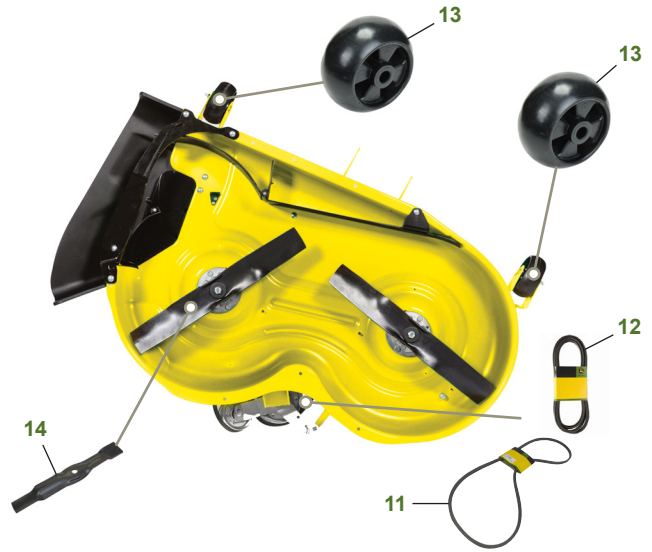

MAINTENANCE REMINDER SHEET

X324 with 42" Mulch Deck

Tractor S/N

Deck S/N

Key	Part No.	Description	Key	Part No.	Description
1	AM107423	ENGINE OIL FILTER-ENG FH661V	7	M144044	BELT-TRAC DRIVE
	AM125424	ENGINE OIL FILTER-ENG FS651V	8	M805853	SPARK PLUG
2	AM116304	FUEL FILTER-IN-LINE	9	AD2062R	HEADLIGHT BULB
3A	M140295	AIR FILTER-FOAM-ENG FH661V	10	AM137724	FUEL CAP-ENG FH661V
	MIU12554	AIR FILTER-FOAM-ENG FS651V		AM141406	FUEL CAP-ENG FS651V
3B	M150949	AIR FILTER-PAPER-ENG FH661V	11	M154897	BELT - MOWER PRIMARY
	MIU12555	AIR FILTER-PAPER-ENG FS651V	12	M138583	BELT - MOWER SECONDARY
4	CY20680	KEY	13	M111489	GAGE WHEEL
5	AM133596	IGNITION SWITCH (S/N -040000)	14	AM140973	MOWER BLADE KIT 42"
	AM133597	IGNITION SWITCH (S/N 040001-)			
6	TY25221B	WET CHARGED BATTERY FOR CANADA AND USA			
	MCYP340PF	WET CHARGED BATTERY NOT FOR CANADA AND USA			

Parts Needed in First 250 Hours of Operation

Qty	Part No	Item	Qty or Capacity	Change Interval In Hours
9	TY22029	Engine Oil Turf-Gard™ 10W30	2.1 L (2.2 qt)	8/100/200
3	AM107423 / AM125424	Engine Oil Filter	1	8/100/200
2	M140295 / MIU12554	Air Filter-Foam	1	100/200
2	M150949 / MIU12555	Air Filter-Paper	1	100/200
2	AM116304	Fuel Filter-In-Line	1	100/200
4	M805853	Spark Plug	2	100/200
2	TY24416	John Deere Multi-Purpose HD Lithium Complex Grease		As Needed

"As Needed" Parts

Qty	Part No	Item
1	AM130907	Mower Deck Leveling Gauge
1	TY26518	Grease Gun

Home Maintenance Kit

Unit	Kit Number
X324	LG249 (S/N -180000) LG265 ((S/N 180001-) For Canada and USA) AUC17070 ((S/N 180001-) Not for Canada and USA)