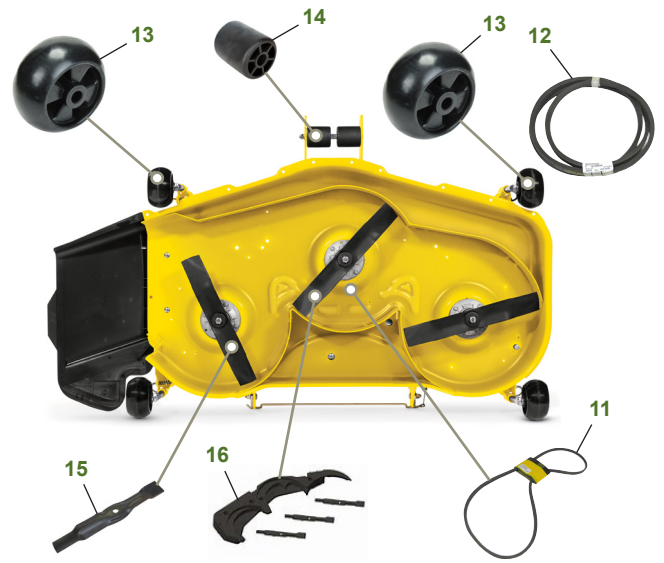

MAINTENANCE REMINDER SHEET

X340 with 54" X Deck

Tractor S/N

Deck S/N

| Key | Part No. | Description | Key | Part No. | Description |
|-----|---------------------------|--|-----|--------------------------|--------------------------|
| 1 | AM107423 | ENGINE OIL FILTER | 8 | M805853 | SPARK PLUG |
| 2 | AM116304 | FUEL FILTER-IN-LINE | 9 | AD2062R | HEADLIGHT BULB |
| 3A | M140295 | AIR FILTER-FOAM | 10 | AM137724 | FUEL CAP-ENG |
| 3B | M150949 | AIR FILTER-PAPER | 11 | M154897 | BELT-MOWER-PRIMARY |
| 4 | GY20680 | KEY | 12 | M154960 | BELT-MOWER-SECONDARY |
| 5 | AM133596 | IGNITION SWITCH (S/N - 044999) | 13 | M111489 | GAGE WHEEL |
| | AM133597 | IGNITION SWITCH (S/N 045000 -) | 14 | M113955 | FRONT ROLLER |
| 6 | TY25221B | WET CHARGED BATTERY FOR CANADA AND USA | 15 | UC22010 | BLADE-SIDE DISCHARGE 54" |
| | MCYP340PF | WET CHARGED BATTERY NOT FOR CANADA AND USA | 16 | M145516 | BLADE-MULCHING 54" |
| 7 | M151277 | BELT-TRAC DRIVE (S/N - 044999) | | BM20827 | MulchControl™ KIT |
| | M144044 | BELT-TRAC DRIVE (S/N 045000 -) | | | |

Parts Needed in First 250 Hours of Operation

| Qty | Part No | Item | Qty or Capacity | Change Interval In Hours |
|-----|--------------------------|--|-----------------|--------------------------|
| 9 | TY22029 | Engine Oil Turf-Gard™ 10W30 | 2.1 L (2.2 qt) | 8/100/200 |
| 3 | AM107423 | Engine Oil Filter | 1 | 8/100/200 |
| 6 | TY22035 | John Deere Low Viscosity Hy-Gard™ Oil | 2.8 L (3 qt) | 50/200 |
| 2 | M140295 | Air Filter-Foam | 1 | 100/200 |
| 2 | M150949 | Air Filter-Paper | 1 | 100/200 |
| 2 | AM116304 | Fuel Filter-In-Line | 1 | 100/200 |
| 4 | M805853 | Spark Plug | 2 | 100/200 |
| 2 | TY24416 | John Deere Multi-Purpose HD Lithium Complex Grease | | As Needed |